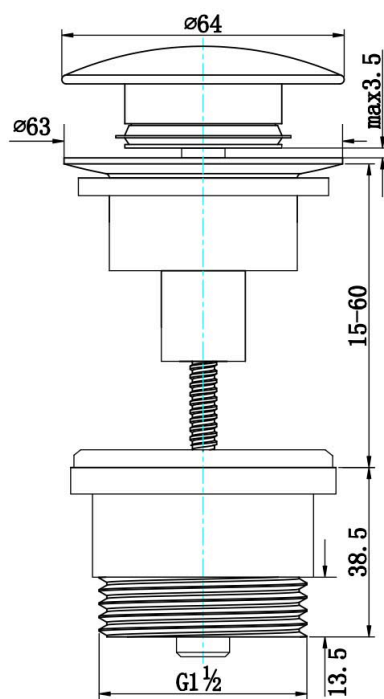

SCAN FOR MORE

A BRAND BY
BRASSHARDS
— GROUP —

www.mixxtapware.com.au | info@mixxtapware.com.au | 1800 657 697