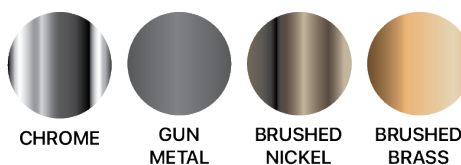

MIXX

tapware & accessories

WASTES COLLECTION

Item Code: 9WA042M

Finish: Matt Black

Material: Brass

Other Finishes

CHROME